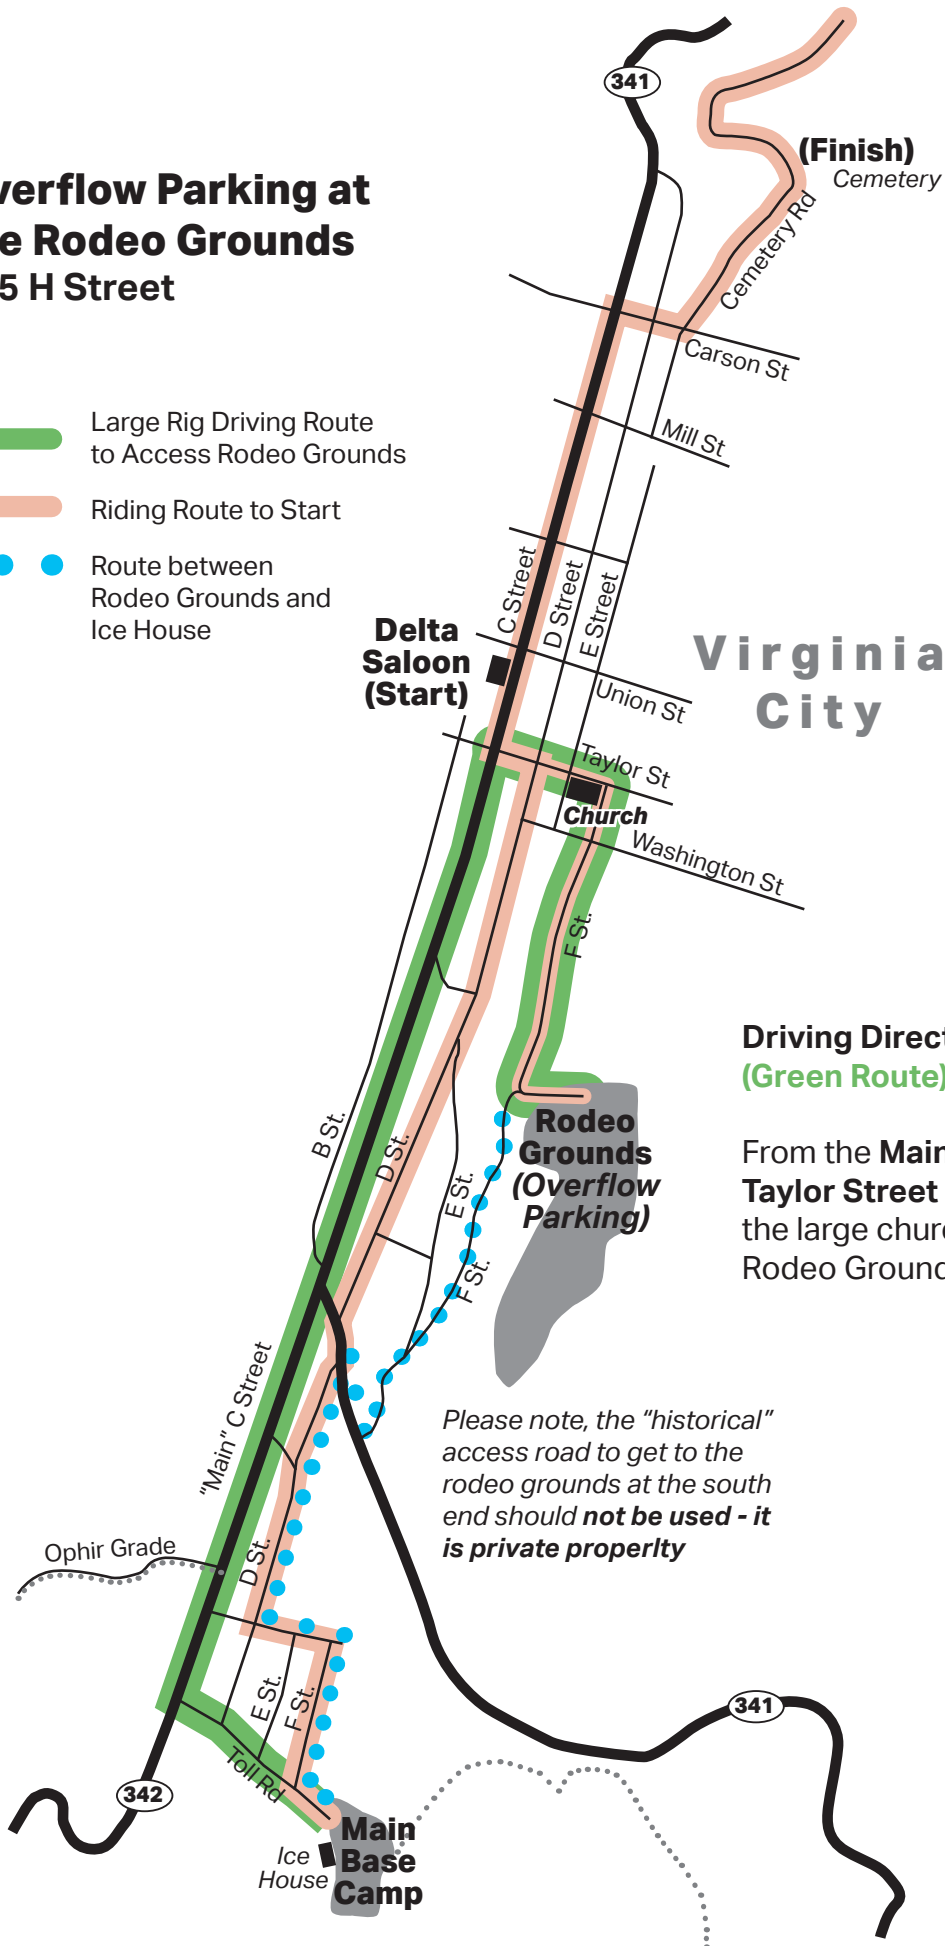

# Overflow Parking at the Rodeo Grounds 575 H Street

-  Large Rig Driving Route to Access Rodeo Grounds
-  Riding Route to Start
-  Route between Rodeo Grounds and Ice House

## Virginia City

### Driving Directions (Green Route):

From the **Main C Street**, turn down **Taylor Street** and turn right behind the large church. Follow **F Street** to Rodeo Grounds.

Please note, the "historical" access road to get to the rodeo grounds at the south end should **not be used - it is private property**